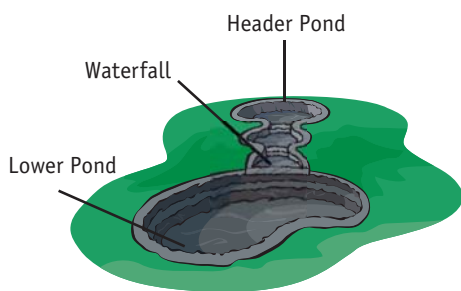

Recommended Products

Large Pond (With waterfall) 1000 to 1500 Gallons

Typical Pond Size: 9 ft. x 16 ft. x 18 in. deep

Pond Liner

L14x21 14 ft. x 21 ft. Flexible PVC Liner (#19095)

Waterfall & Header Pool Liner

L7x10 7 ft. x 10 ft. Flexible PVC Liner (#19093)

Filtration Options

PFL1500 Pressure Filter (#19048)

WGP1900 1900 GPH Water Garden Pump (#19039)

T125 1-1/4" ID Tubing (for biofilter discharge) (#19071)

Optional Equipment